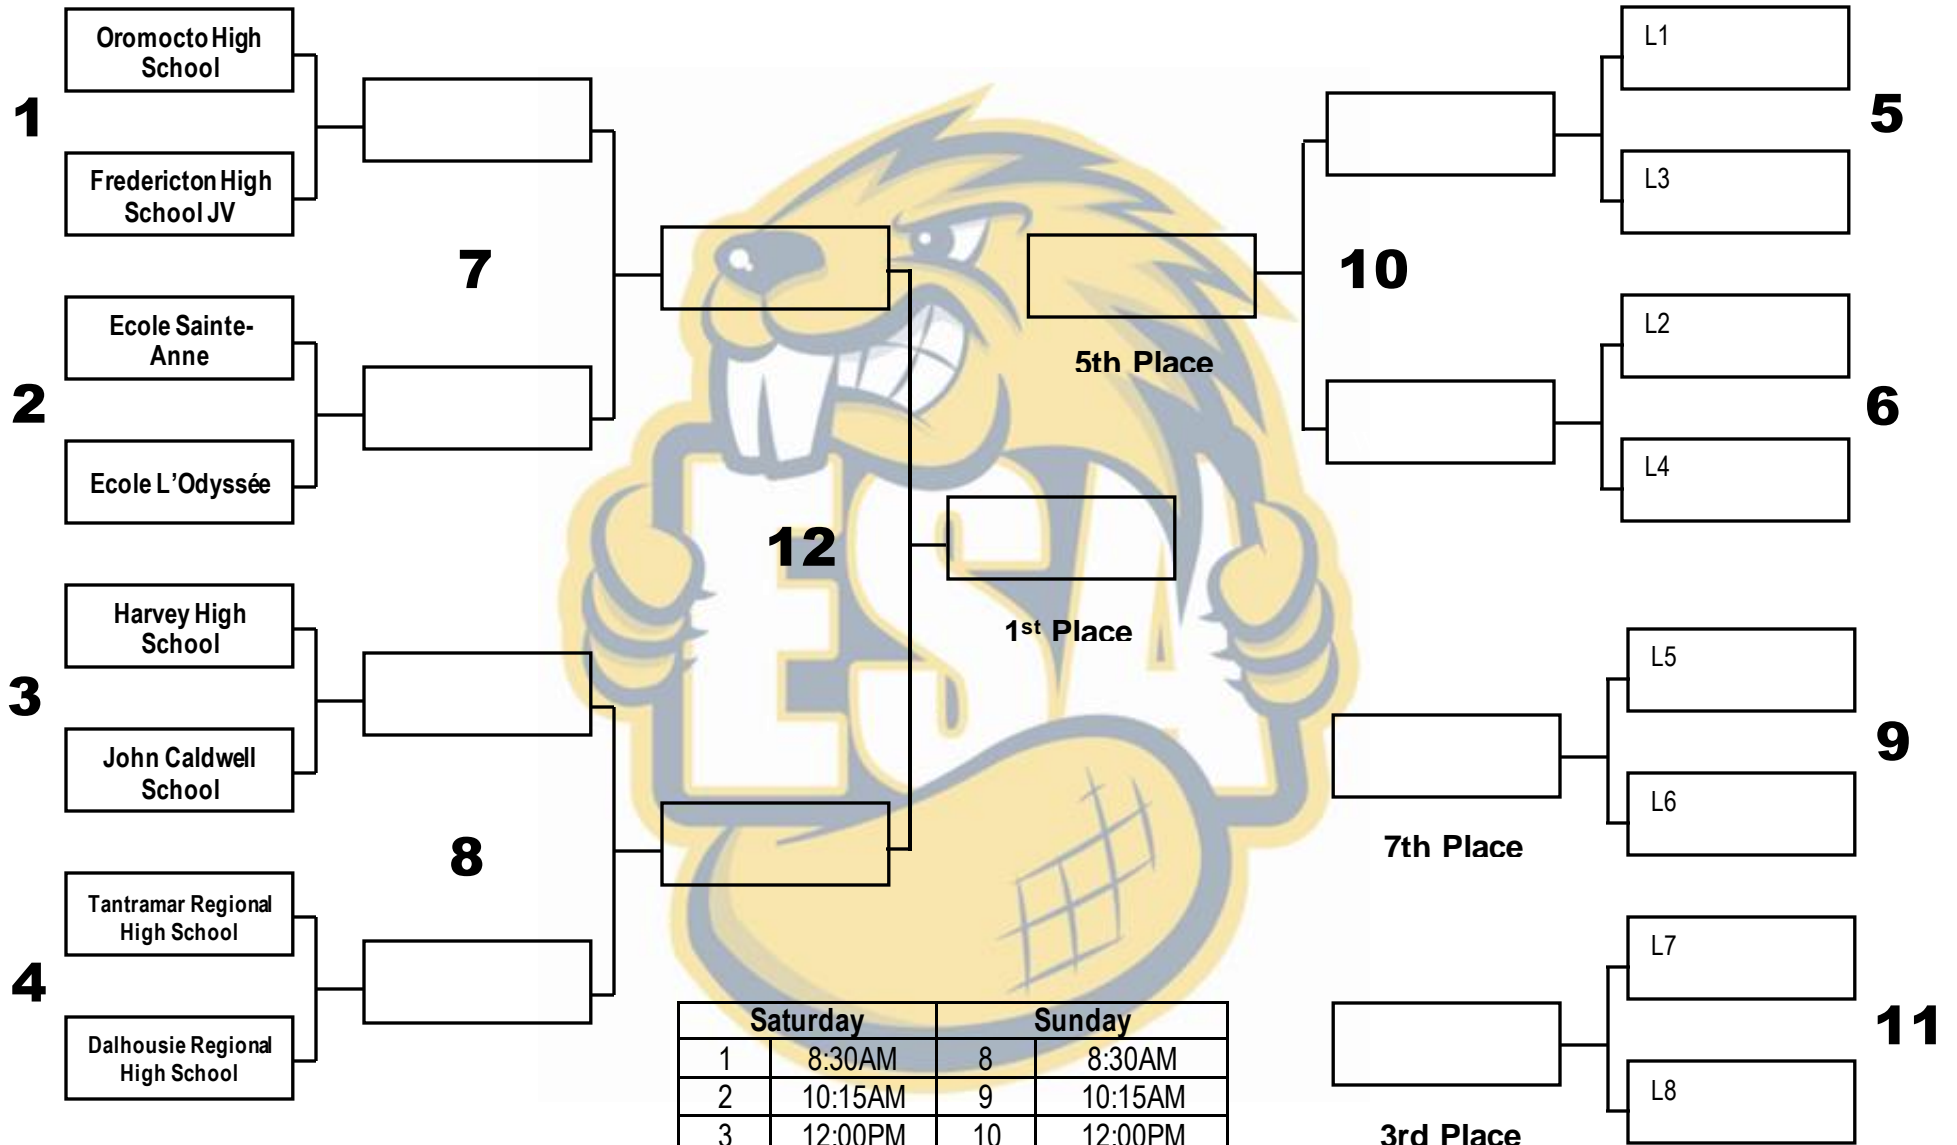

ESA TIP-OFF 2022

	Saturday	Sunday		Sunday
1	8:30AM	8	8:30AM	
2	10:15AM	9	10:15AM	
3	12:00PM	10	12:00PM	
4	1:45PM	11	1:45PM	
5	3:30PM	12	3:30PM	
6	5:15PM			
7	7:00PM			