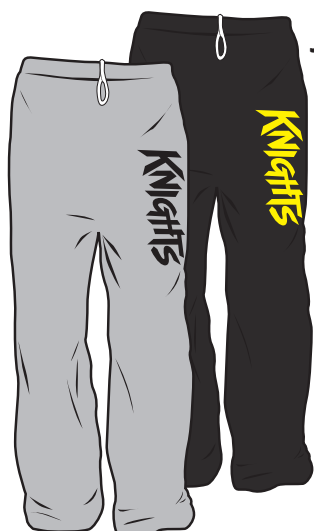

## JCS Pull-Over Hoody

Screenprinted Logo. Available in Black, Grey.  
Personalization available on hood.

\$27.95

## JCS T-Shirts

Screenprinted Logo. Available in Short Sleeve  
and Long Sleeve. Available in Black, Grey.

Short Sleeve \$12.30

Long Sleeve \$16.35

## JCS Sweatpants

Heat Pressed Logo.  
Available in Grey.

\$21.00

## JCS Flex-Fit Ball Cap

Embroidered Logo.  
Available in Black.

\$20.00